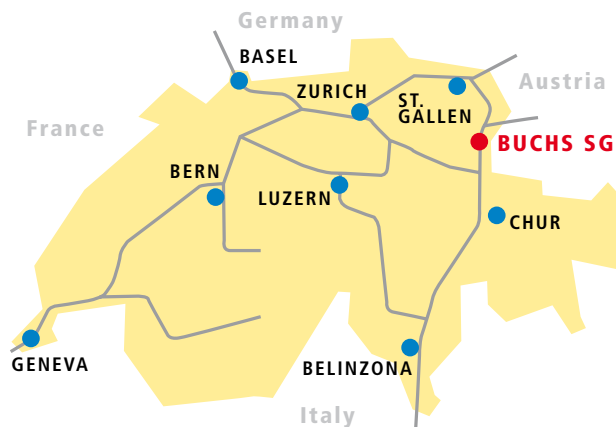

HOW TO FIND ELPRO

By plane and train

To Zurich, then from Zurich airport by train to Buchs SG via Zurich, Sargans or via St. Gallen
 Timetables for train: www.sbb.ch

By car

From Basel via Zurich – Sargans to Buchs will take approx 2.5 hours (follow direction to Chur)

Please note that there are 3 villages in Switzerland named Buchs. Ask for Buchs St. Gallen.

MAP OF BUCHS SG

ELPRO-BUCHS AG
 Langäulistrasse 62
 CH - 9470 Buchs SG
 Switzerland

T +41-(0)81-750 03 11
 F +41-(0)81-750 03 17
 e swiss@elpro.com
www.elpro.com