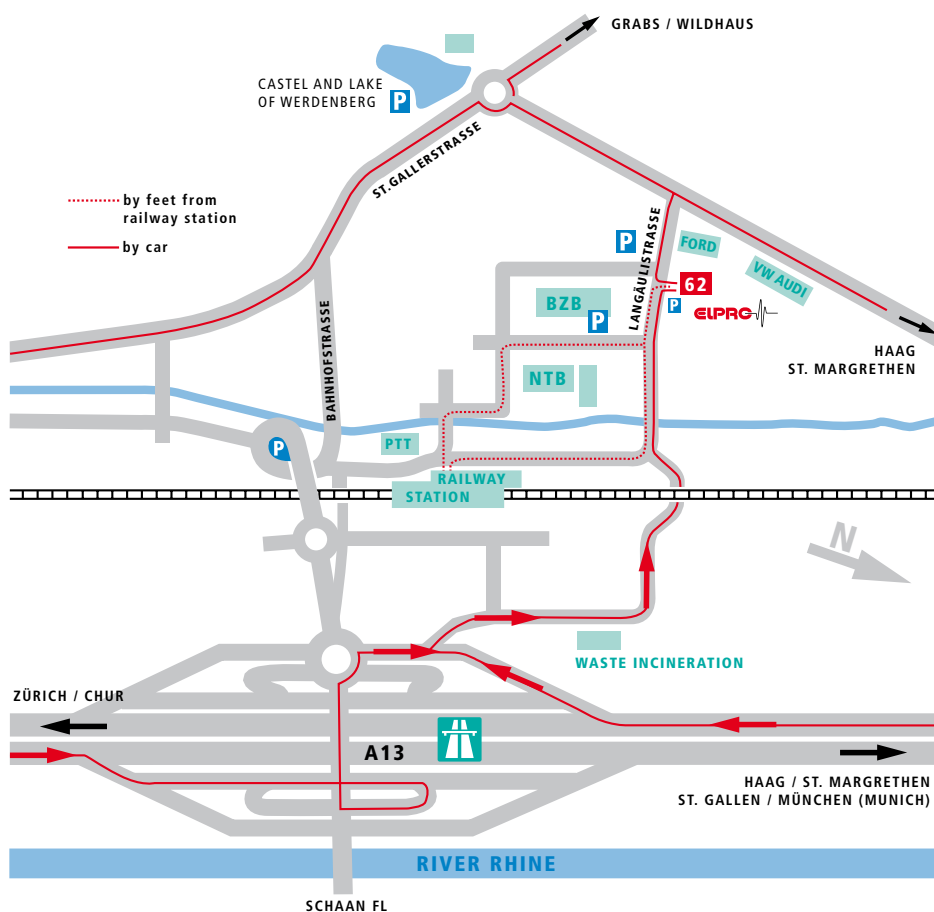

MAP OF BUCHS SG

ELPRO-BUCHS AG
Langäulistrasse 62
CH - 9470 Buchs SG
Switzerland

T +41-(0)81-750 03 11
F +41-(0)81-750 03 17
e swiss@elpro.com
www.elpro.com